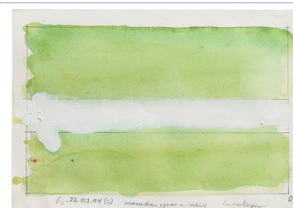

Unknown Artist
Saint John Evangelist, 16th century
Northern Italy or Germany, wood
50 x 45 x 30 cm

Yuki Kimura
Suntory Whisky (Kaku), 2023
3 liquor bottles
22.5 x 23 x 7.5 cm

Paul Sietsema
Carriage painting, 2019
enamel paint on oil on canvas
51 x 41 cm

Carolyn Lazard
Pain Scale, 2019
vinyl
Overall: 376 x 30.5 cm
6 parts, each: 30.5 x 30.5 cm

Yuki Kimura
White Rubber Penholders, 2023
thermoplastic rubber
34.5 x 35 x 35 cm

Raoul De Keyser
Untitled, 2004
watercolour, gesso on paper
18 x 26 cm