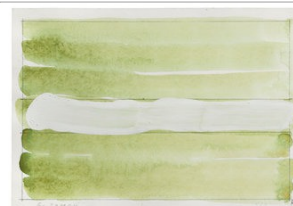

Raoul De Keyser
Untitled, 2004
watercolour, gesso on paper
18 x 26 cm