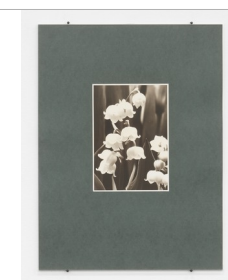

Dozie Kanu
Dearborn, 2023
Found safe, steel, acrylic polyurethane
enamel paint, hand-carved wood
93 x 121 x 60 cm

Albert Renger-Patzsch
Cactaceae Opuntie, Seedlings, 1920s
photograph mounted on cardboard
17.3 x 12.4 cm

Albert Renger-Patzsch
Pina Exelsa, 1920s
photograph mounted on cardboard
17.3 x 12.4 cm

Albert Renger-Patzsch
Convallaria Maialis, May Flower, 1920s
photograph mounted on cardboard
17.3 x 12.4 cm

Cornelia Hesse-Honegger
*Soft bug (Miridae) from Ponsonby,
Great Britain, from the vicinity of the
Sellafield nuclear processing plant,
Great Britain, 1989/92*
archival inkjet print
85 x 59.5 cm