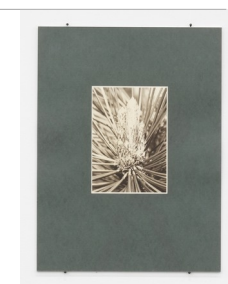

Mimesis

December 9, 2023 – January 20, 2024

Maria Eichhorn
Kohlfurter Strasse 41/43, 10999 Berlin,
2011/2023
Postal address, wall text, bas-relief,
emulsion paint on a wall, manual
application of paint with a brush in
multiple layers
Dimensions variable

Dozie Kanu
Dearborn, 2023
Found safe, steel, acrylic polyurethane
enamel paint, hand-carved wood
93 x 121 x 60 cm

Albert Renger-Patzsch
Cactaceae Opuntie, Seedlings, 1920s
photograph mounted on cardboard
17.3 x 12.4 cm

Albert Renger-Patzsch
Pina Exelsa, 1920s
photograph mounted on cardboard
17.3 x 12.4 cm

Albert Renger-Patzsch
Convallaria Maialis, May Flower, 1920s
photograph mounted on cardboard
17.3 x 12.4 cm

Cornelia Hesse-Honegger
*Soft bug (Miridae) from Ponsonby,
Great Britain, from the vicinity of the
Sellafield nuclear processing plant,
Great Britain, 1989/92*
archival inkjet print
85 x 59.5 cm