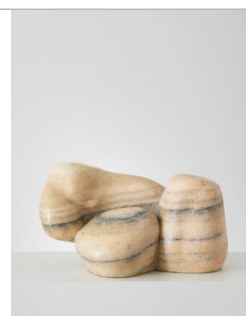

Dozie Kanu
Dearborn, 2023
Found safe, steel, acrylic polyurethane
enamel paint, hand-carved wood
93 x 121 x 60 cm

Albert Renger-Patzsch
Cactaceae Opuntie, Seedlings, 1920s
photograph mounted on cardboard
17.3 x 12.4 cm

Carolyn Lazard
Pain Scale, 2019
vinyl
Overall: 376 x 30.5 cm
6 parts, each: 30.5 x 30.5 cm

Yuki Kimura
White Rubber Penholders, 2023
thermoplastic rubber
34.5 x 35 x 35 cm

Raoul De Keyser
Untitled, 2004
watercolour, gesso on paper
18 x 26 cm

Raoul De Keyser
Untitled, 2004
watercolour, gesso on paper
18 x 26 cm

Lydia Silvestri
Torso of G.F.A., 1963
Candoglia pink marble
40 x 55 x 40 cm

Ambera Wellmann
Morgensteorra, 2023
oil on canvas
62.9 x 67.9 cm