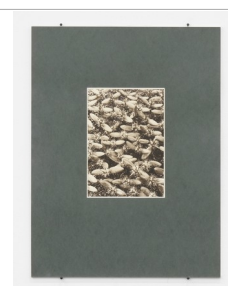

Mimesis

December 9, 2023 – January 20, 2024

Maria Eichhorn
Kohlfurter Strasse 41/43, 10999 Berlin,
2011/2023
Postal address, wall text, bas-relief,
emulsion paint on a wall, manual
application of paint with a brush in
multiple layers
Dimensions variable

Dozie Kanu
Dearborn, 2023
Found safe, steel, acrylic polyurethane
enamel paint, hand-carved wood
93 x 121 x 60 cm

Albert Renger-Patzsch
Cactaceae Opuntie, Seedlings, 1920s
photograph mounted on cardboard
17.3 x 12.4 cm

Albert Renger-Patzsch
Pina Exelsa, 1920s
photograph mounted on cardboard
17.3 x 12.4 cm

Albert Renger-Patzsch
Convallaria Maialis, May Flower, 1920s
photograph mounted on cardboard
17.3 x 12.4 cm

Cornelia Hesse-Honegger
*Soft bug (Miridae) from Ponsonby,
Great Britain, from the vicinity of the
Sellafield nuclear processing plant,
Great Britain, 1989/92*
archival inkjet print
85 x 59.5 cm