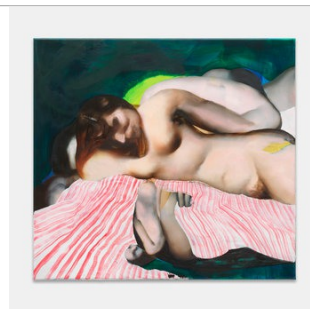

Ambera Wellmann
Morgensteorra, 2023
oil on canvas
62.9 x 67.9 cm